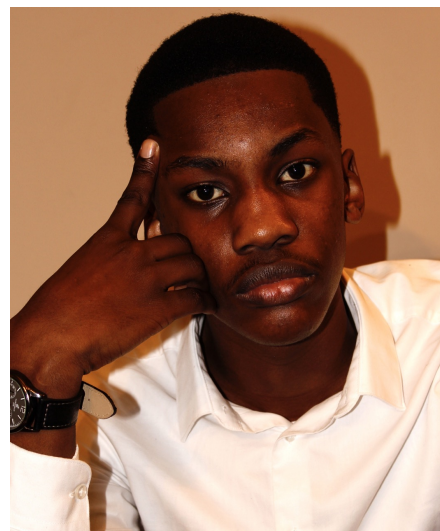

Shahid L

Gender Male
Age 15
Height 187 cm
Look African
Category Actor semi professional

Clothing eu 48
Shoe size 46
Eyes Brown
Hair Black
Extra skills actor