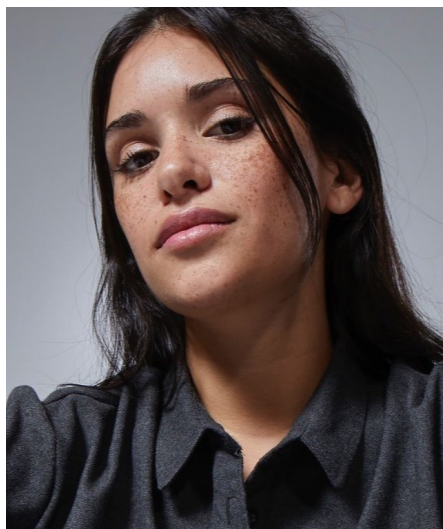

Florencia L

Gender Female
Age 31
Height 163 cm
Look South American
Category Commercial model

Clothing eu 38
Shoe size 37
Eyes Brown
Hair Brown
Extra skills model