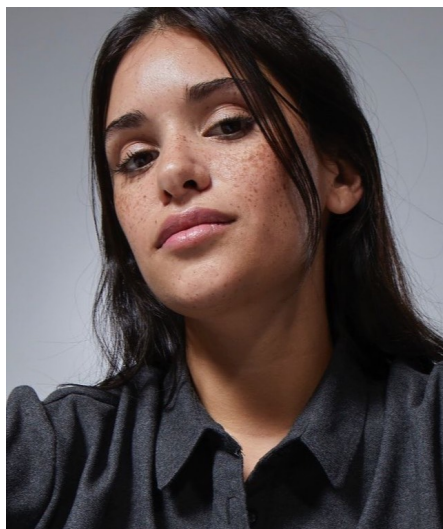

# Florencia L

**Gender** Female  
**Age** 31  
**Height** 163 cm  
**Look** South American  
**Category** Commercial model

**Clothing eu** 38  
**Shoe size** 37  
**Eyes** Brown  
**Hair** Brown  
**Extra skills** model