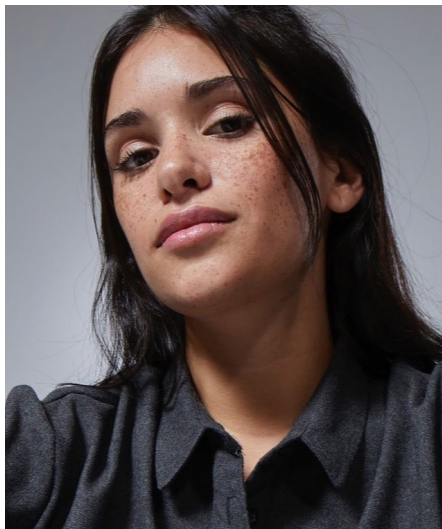

Florencia I

Gender Female
Age 31
Height 163 cm
Look South American
Category Commercial model

Clothing eu 38
Shoe size 37
Eyes Brown
Hair Brown
Extra skills model