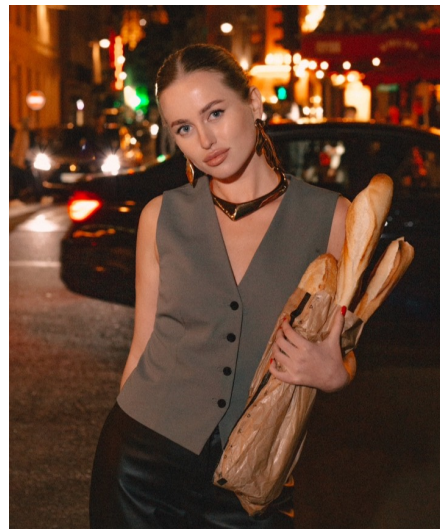

# Anna I

**Gender** Female  
**Age** 21  
**Height** 166 cm  
**Look** Eastern European  
**Category** Actor semi professional

**Clothing eu** 34  
**Shoe size** 38  
**Eyes** Blue  
**Hair** Blond  
**Extra skills** actress, model, voice over