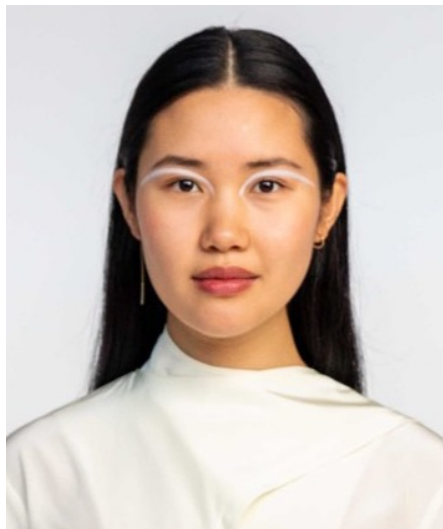

# Nanke C

**Gender** Female  
**Age** 28  
**Height** 160 cm  
**Look** Asian  
**Category** Commercial model

**Clothing eu** 34/36  
**Shoe size** 36  
**Eyes** Brown  
**Hair** Black  
**Extra skills** model