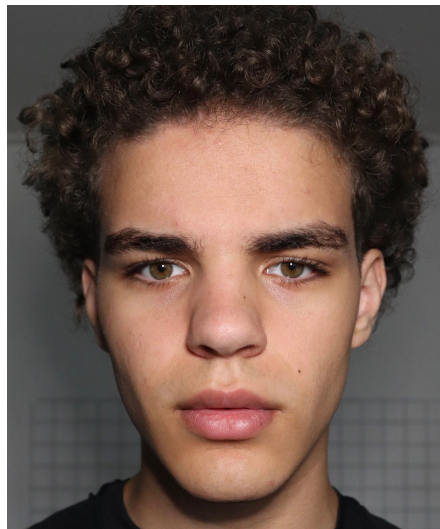

# Colin H

**Gender** Male  
**Age** 20  
**Height** 178 cm  
**Look** Western European  
**Category** Actor semi professional

**Clothing eu** 46  
**Shoe size** 42  
**Eyes** Green  
**Hair** Brown  
**Extra skills** actor, model, comedy