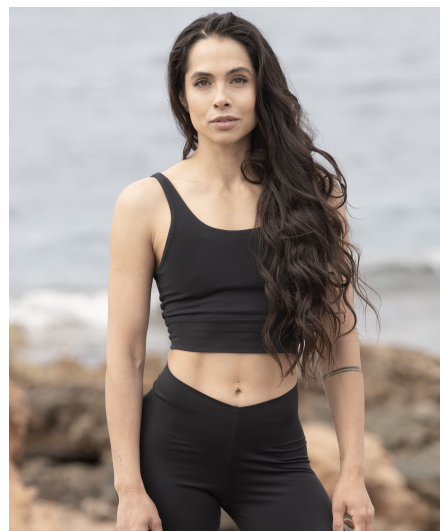

Asal Z

Gender Female
Age 33
Height 168 cm
Look Middle Eastern
Category Actor international

Clothing eu 34/36
Shoe size 38
Eyes Brown
Hair Black
Extra skills actress, model, hair model, sports model, hand model, presenter, comedy