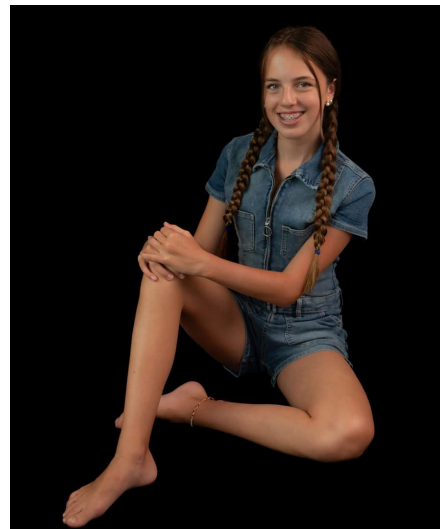

Lizzy G

Gender Female
Age 14
Height 166 cm
Look Western European
Category Child

Clothing eu 170
Shoe size 40
Eyes Blue
Hair Brown
Extra skills model, actress, dancer, singer