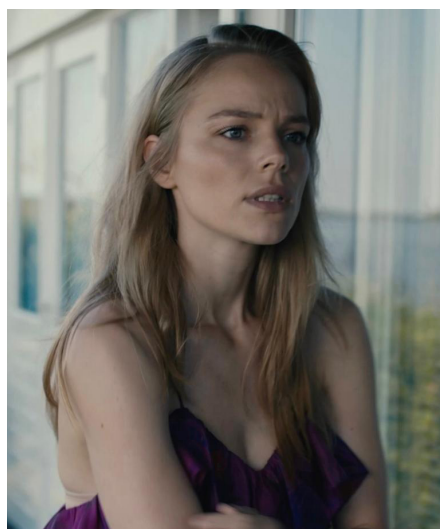

Lonneke B

Gender Female
Age 27
Height 176 cm
Look Western European
Category Commercial model

Clothing eu 34/36
Shoe size 40
Eyes Blue
Hair Blond
Extra skills model, actress, singer, voice over