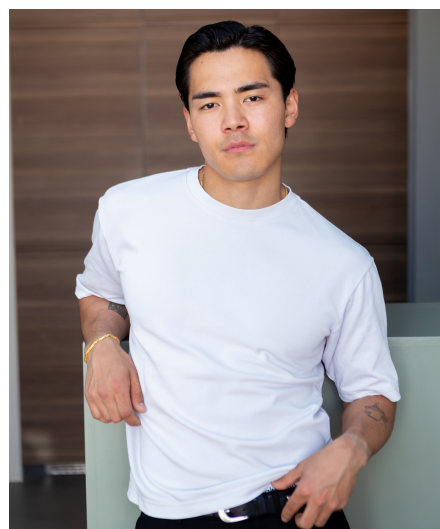

# Noah Te

**Gender** Male  
**Age** 29  
**Height** 179 cm  
**Look** Asian  
**Category** Commercial model

**Clothing eu** 46/48  
**Shoe size** 42  
**Eyes** Brown  
**Hair** Black  
**Extra skills** model, sports model