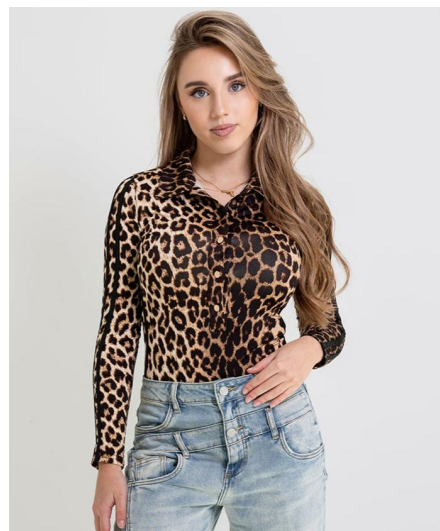

Feline J

Gender Female
Age 15
Height 168 cm
Look Western European
Category Commercial model

Clothing eu 34/36
Shoe size 38
Eyes Blue
Hair Dark blond
Extra skills model, hair model, hand model, foot model, sports model