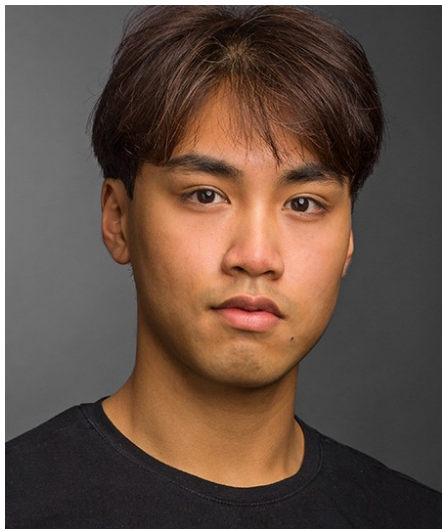

Jonathan Robin M

Gender Male
Age 20
Height 176 cm
Look Asian
Category Commercial model

Clothing eu 46/48
Shoe size 42
Eyes Brown
Hair Black
Extra skills model