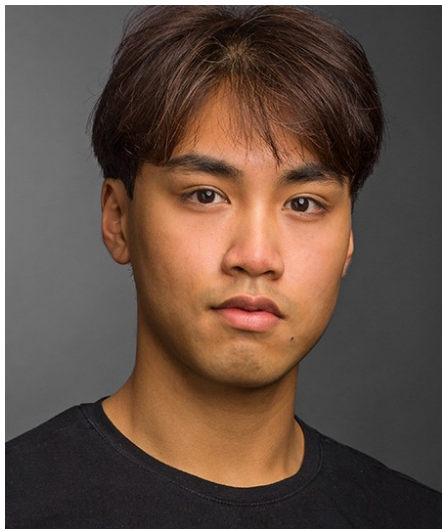

Jonathan Robin M

Gender Male
Age 19
Height 176 cm
Look Asian
Category Commercial model

Clothing eu 46/48
Shoe size 42
Eyes Brown
Hair Black
Extra skills model