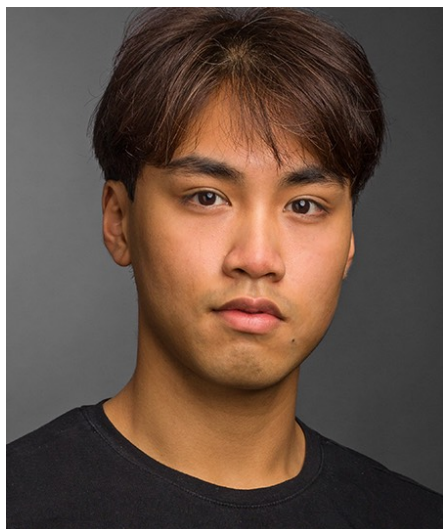

# Jonathan Robin M

**Gender** Male  
**Age** 19  
**Height** 176 cm  
**Look** Asian  
**Category** Commercial model

**Clothing eu** 46/48  
**Shoe size** 42  
**Eyes** Brown  
**Hair** Black  
**Extra skills** model