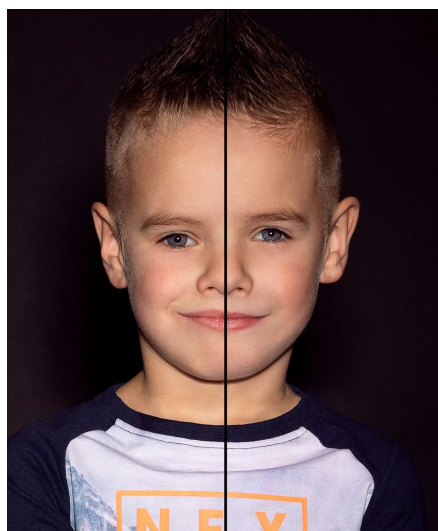

Twins Rutten

Gender Male
Age 10
Height 140 cm
Look Western European
Category Twins

Clothing eu 146/152
Shoe size 36
Eyes Blue
Hair Blond
Extra skills model