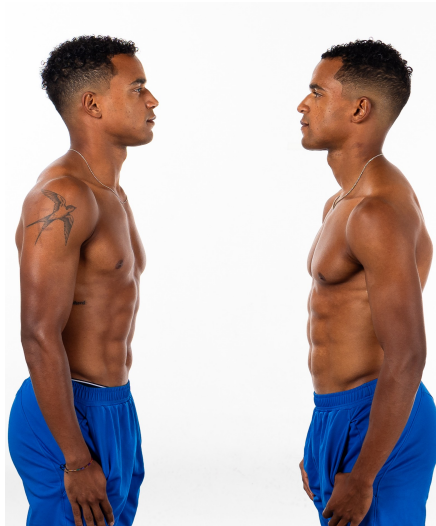

Twins Omalla

Gender Male
Age 24
Height 180 cm
Look African
Category Twins

Clothing eu 48/50
Shoe size 44
Eyes Brown
Hair Black
Extra skills model, comedy, sports model