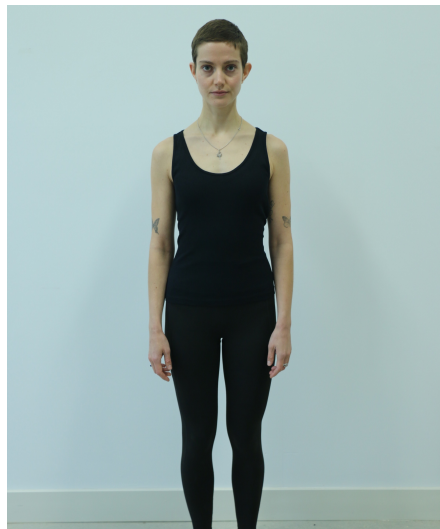

Isabel M

Gender Female
Age 28
Height 174 cm
Look Western European
Category Commercial model

Clothing eu 36
Shoe size 39
Eyes Blue
Hair Dark blond
Extra skills model