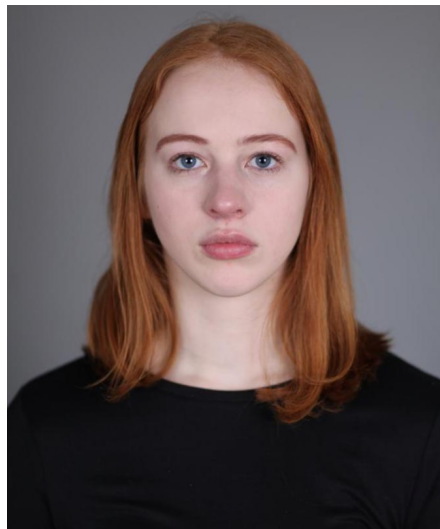

Ella H

Gender Female
Age 19
Height 175 cm
Look Eastern European
Category Commercial model

Clothing eu 38
Shoe size 42
Eyes Blue
Hair Red
Extra skills model