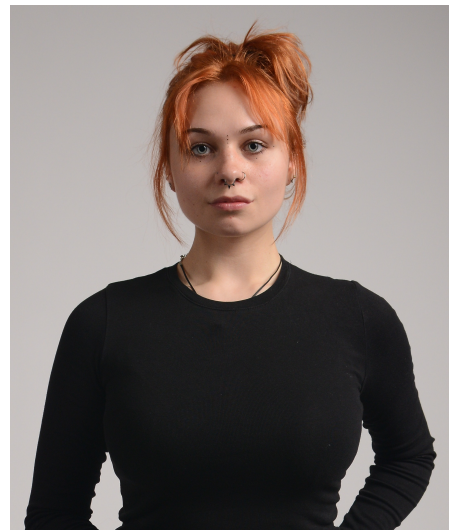

Maria Mi

Gender Female
Age 24
Height 166 cm
Look Eastern European
Category Commercial model

Clothing eu 38/40
Shoe size 39
Eyes Blue
Hair Red
Extra skills model, actress, comedy