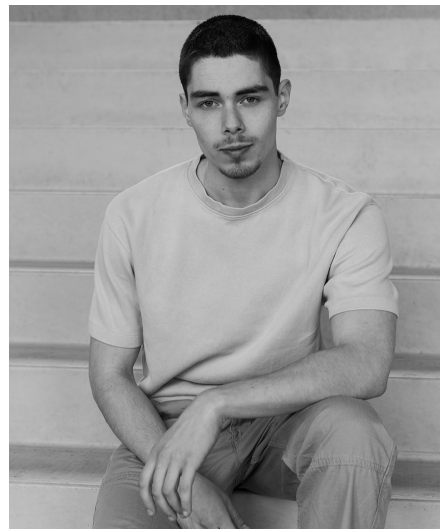

# Valentijn K

**Gender** Male  
**Age** 22  
**Height** 183 cm  
**Look** Western European  
**Category** Commercial model

**Clothing eu** 48/50  
**Shoe size** 45  
**Eyes** Green  
**Hair** Brown  
**Extra skills** model, actor, comedy