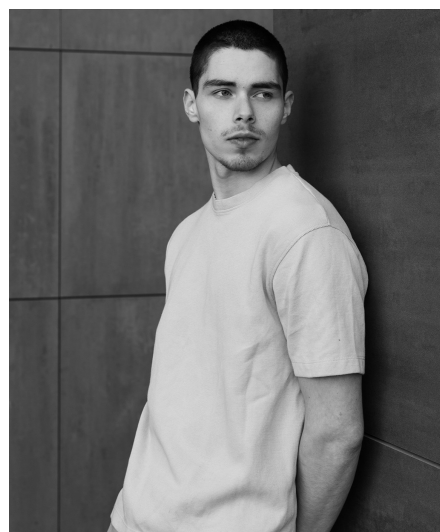

# Valentijn K

**Gender** Male  
**Age** 22  
**Height** 183 cm  
**Look** Western European  
**Category** Commercial model

**Clothing eu** 48/50  
**Shoe size** 45  
**Eyes** Green  
**Hair** Brown  
**Extra skills** model, actor, comedy