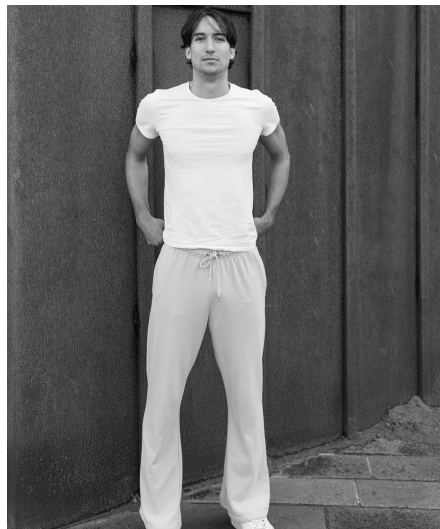

Ingel A

Gender Male
Age 21
Height 212 cm
Look Western European
Category Commercial model

Clothing eu 146/152
Shoe size 51
Eyes Blue
Hair Brown
Extra skills model, comedy, sports model