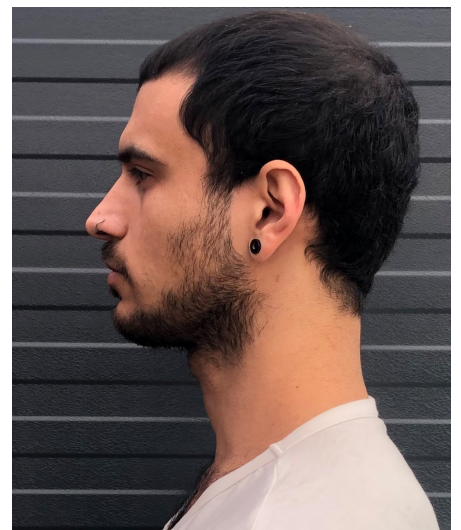

Aryan G

Gender Male
Age 31
Height 180 cm
Look Middle Eastern
Category Commercial model

Clothing eu 48
Shoe size 44
Eyes Brown
Hair Black
Extra skills model