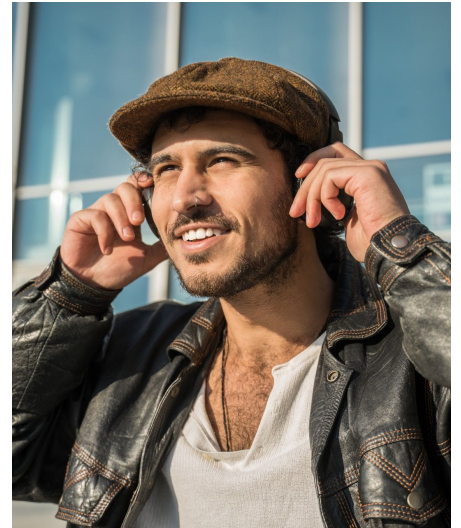

Aryan G

Gender Male
Age 31
Height 180 cm
Look Middle Eastern
Category Commercial model

Clothing eu 48
Shoe size 44
Eyes Brown
Hair Black
Extra skills model