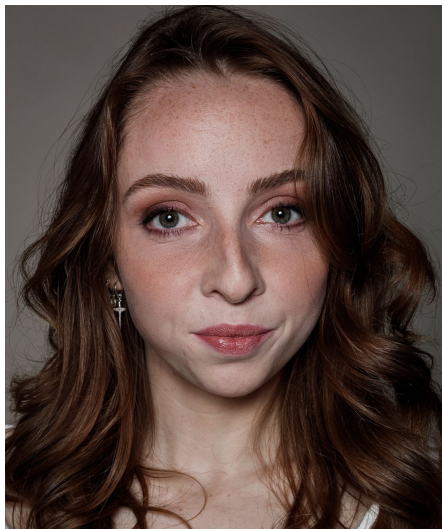

Lieke K

Gender Female
Age 26
Height 166 cm
Look Western European
Category Actor semi professional

Clothing eu 36
Shoe size 37
Eyes Green
Hair Dark blond
Extra skills actress, presenter