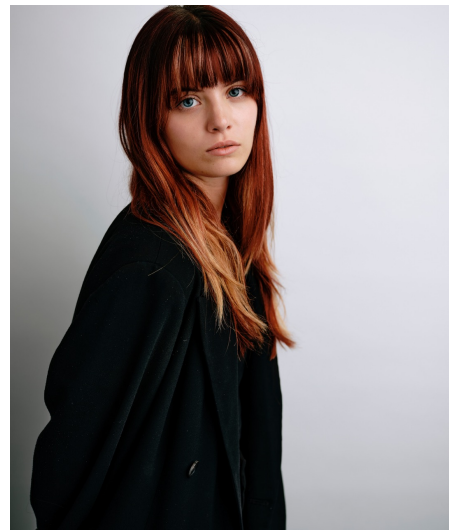

Mathilde D

Gender Female
Age 24
Height 168 cm
Look Western European
Category Actor semi professional

Clothing eu 34/36
Shoe size 36
Eyes Gray
Hair Brown
Extra skills actress, model, comedy, presenter