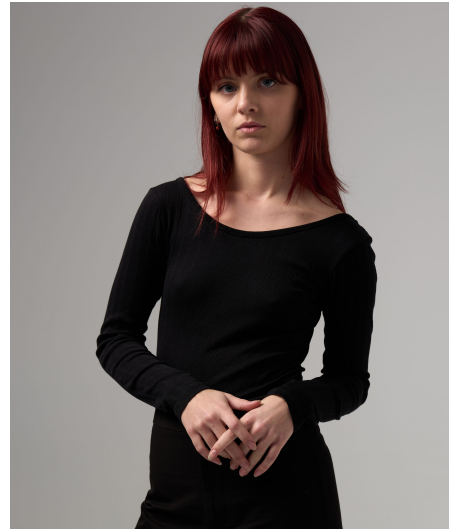

Mathilde D

Gender Female
Age 24
Height 168 cm
Look Western European
Category Actor semi professional

Clothing eu 34/36
Shoe size 36
Eyes Gray
Hair Brown
Extra skills actress, model, comedy, presenter