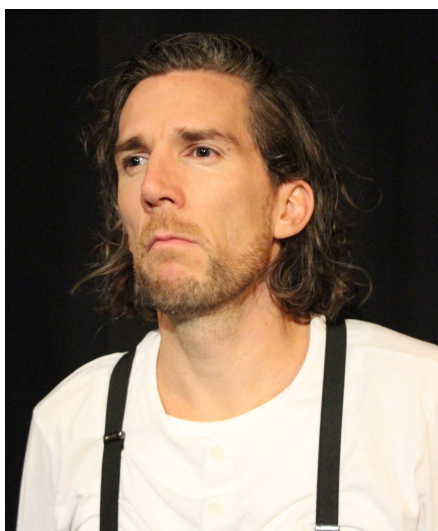

# Flip E

**Gender** Male  
**Age** 42  
**Height** 178 cm  
**Look** Western European  
**Category** Actor semi professional

**Clothing eu** 44  
**Shoe size** 42  
**Eyes** Brown  
**Hair** Brown  
**Extra skills** actor