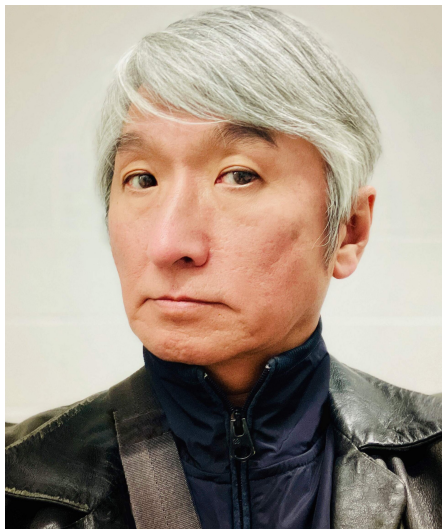

# Hiroshi W

**Gender** Male  
**Age** 61  
**Height** 170 cm  
**Look** Asian  
**Category** Actor

**Clothing eu** 46  
**Shoe size** 42  
**Eyes** Brown  
**Hair** Gray  
**Extra skills** actor