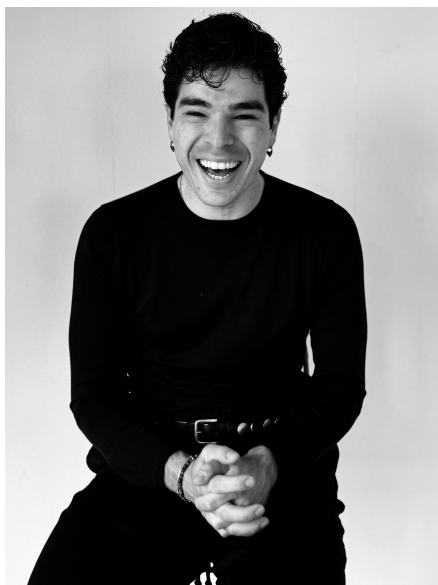

# Alessio S

**Gender** Male  
**Age** 28  
**Height** 182 cm  
**Look** Southern European  
**Category** Actor semi professional

**Clothing eu** 48/50  
**Shoe size** 43  
**Eyes** Brown  
**Hair** Brown