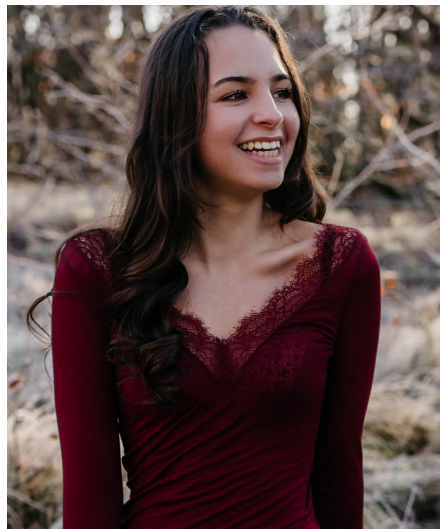

Aylin H

Gender Female
Age 17
Height 173 cm
Look Western European
Category Actor semi professional

Clothing eu 34/36
Shoe size 39
Eyes Hazel
Hair Brown
Extra skills actress