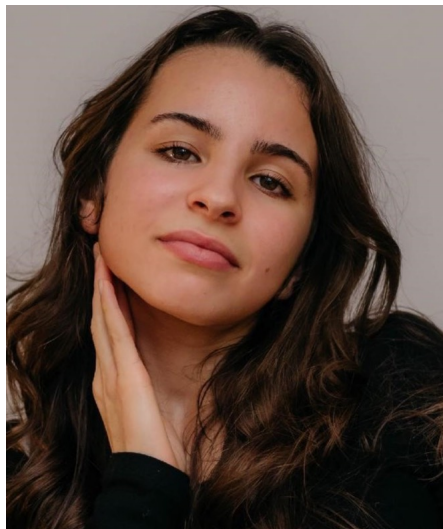

Aylin H

Gender Female
Age 17
Height 173 cm
Look Western European
Category Actor semi professional

Clothing eu 34/36
Shoe size 39
Eyes Hazel
Hair Brown
Extra skills actress