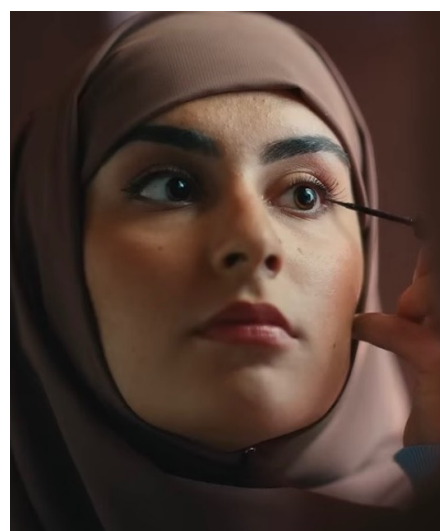

Melina J

Gender Female
Age 21
Height 162 cm
Look Middle Eastern
Category Actor semi professional

Clothing eu 36
Shoe size 38
Eyes Brown
Hair Brown
Extra skills actress, model