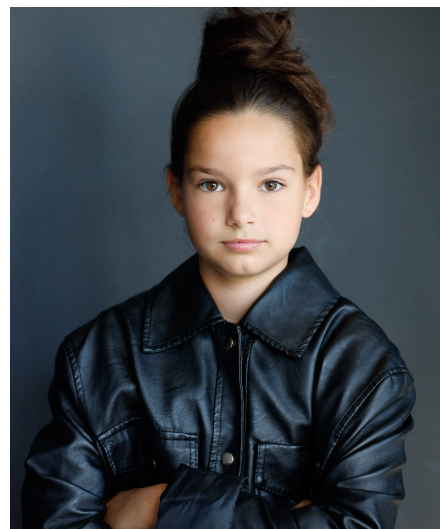

Imani W

Gender Female
Age 11
Height 149 cm
Look Western European
Category Child

Clothing eu 158
Shoe size 38
Eyes Brown
Hair Brown
Extra skills model, dancer