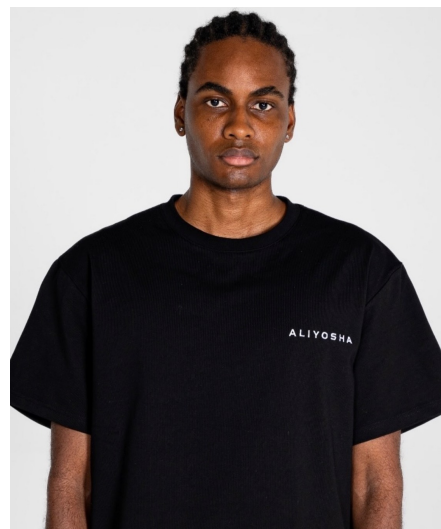

Pahuni K

Gender Male
Age 25
Height 185 cm
Look African
Category Actor semi professional

Clothing eu 50
Shoe size 45
Eyes Black
Hair Black
Extra skills actor, model, dancer