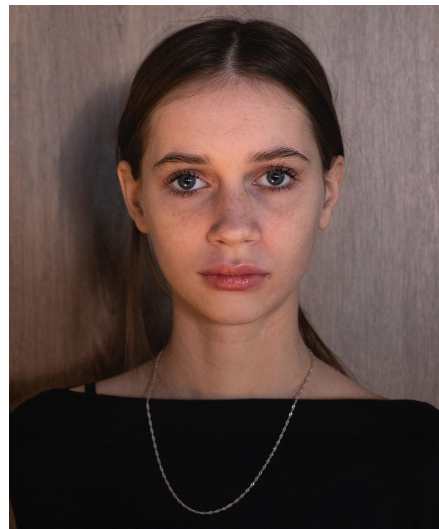

# Feliz B

**Gender** Female  
**Age** 14  
**Height** 168 cm  
**Look** Western European  
**Category** Child

**Clothing eu** 170  
**Shoe size** 37  
**Eyes** Blue  
**Hair** Dark blond  
**Extra skills** actress, model, singer