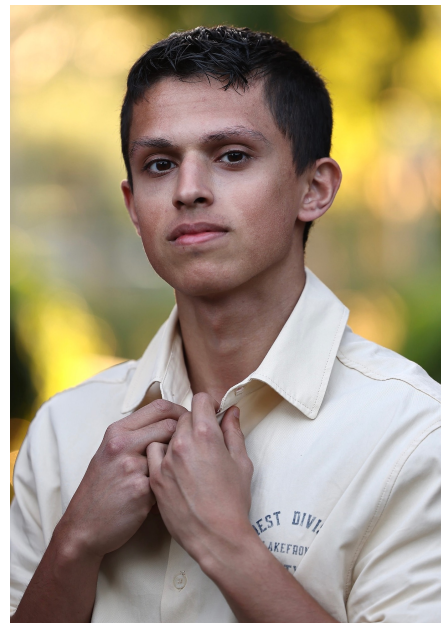

# Dinand G

**Gender** Male  
**Age** 19  
**Height** 172 cm  
**Look** Indian  
**Category** Commercial model

**Clothing eu** 46  
**Shoe size** 41  
**Eyes** Brown  
**Hair** Brown  
**Extra skills** model, sports model