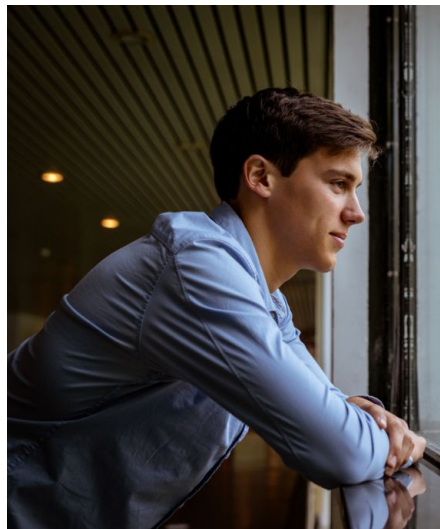

Michiel S

Gender Male
Age 19
Height 185 cm
Look Western European
Category Commercial model

Clothing eu 48/50
Shoe size 43
Eyes Brown
Hair Brown
Extra skills model, sports model