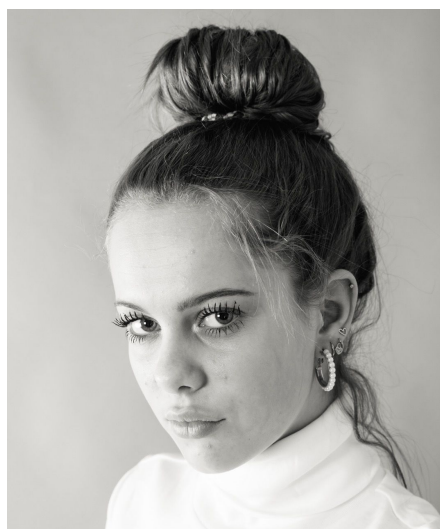

Inez V

Gender Female
Age 16
Height 164 cm
Look Western European
Category Commercial model

Clothing eu 34
Shoe size 38
Eyes Blue
Hair Blond
Extra skills model, sports model