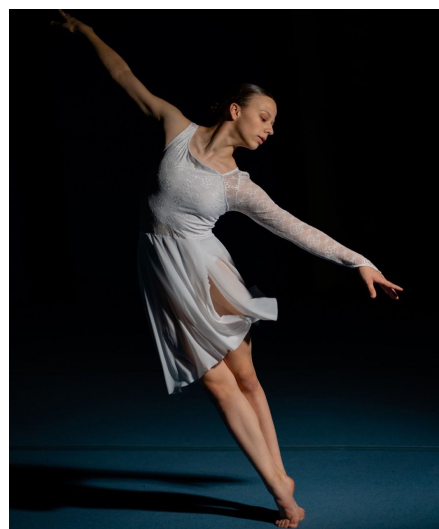

Anna S

Gender Female
Age 17
Height 159 cm
Look Eastern European
Category Actor semi professional

Clothing eu 32/34
Shoe size 36
Eyes Brown
Hair Brown
Extra skills actress, dancer