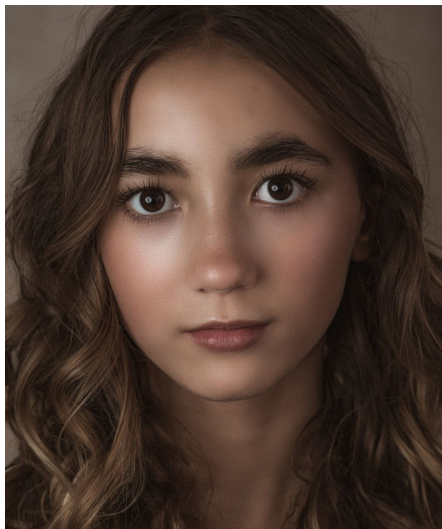

Madelin H

Gender Female
Age 13
Height 156 cm
Look Southern European
Category Child

Clothing eu 156/164
Shoe size 37
Eyes Brown
Hair Dark blond
Extra skills model