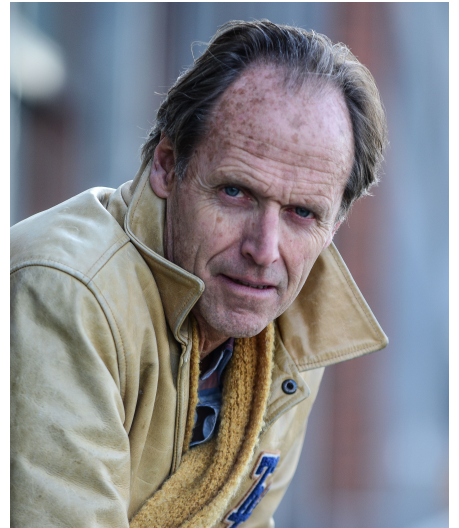

Gert Jan L

Gender Male
Age 68
Height 186 cm
Look Western European
Category Actor

Clothing eu 51
Shoe size 43
Eyes Blue
Hair Dark blond
Extra skills actor, presenter, voice over