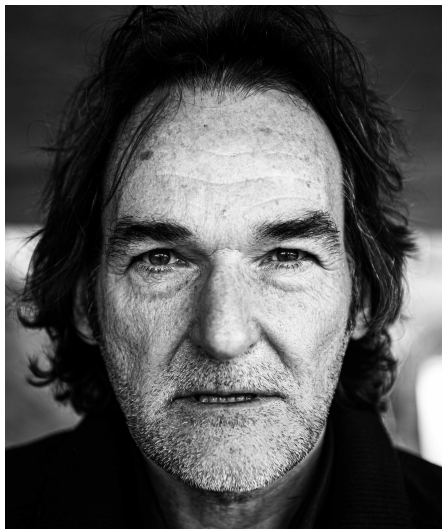

Bart L

Gender Male
Age 58
Height 189 cm
Look Western European
Category Actor

Clothing eu 54
Shoe size 46
Eyes Brown
Hair Brown
Extra skills actor