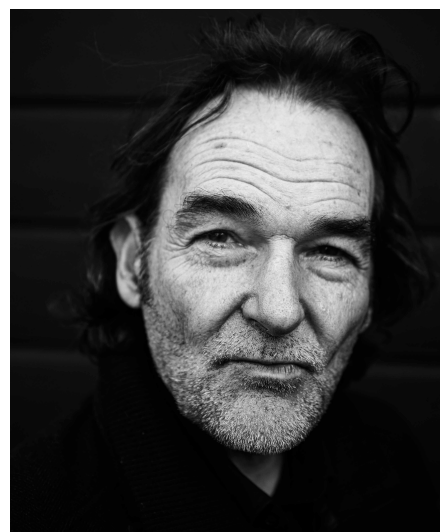

Bart L

Gender Male
Age 58
Height 189 cm
Look Western European
Category Actor

Clothing eu 54
Shoe size 46
Eyes Brown
Hair Brown
Extra skills actor