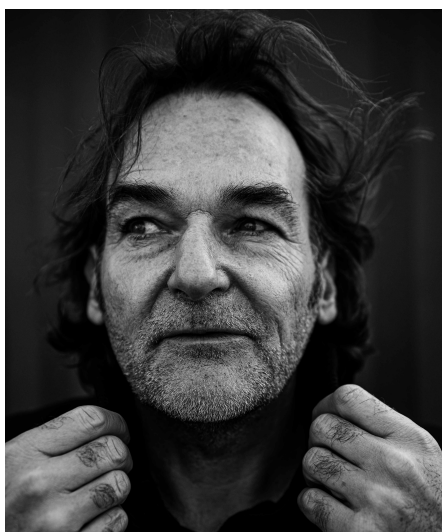

Bart L

Gender Male
Age 58
Height 189 cm
Look Western European
Category Actor

Clothing eu 54
Shoe size 46
Eyes Brown
Hair Brown
Extra skills actor