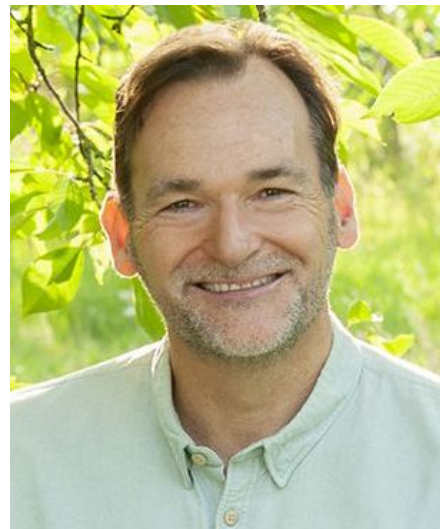

Bart L

Gender Male
Age 58
Height 189 cm
Look Western European
Category Actor

Clothing eu 54
Shoe size 46
Eyes Brown
Hair Brown
Extra skills actor