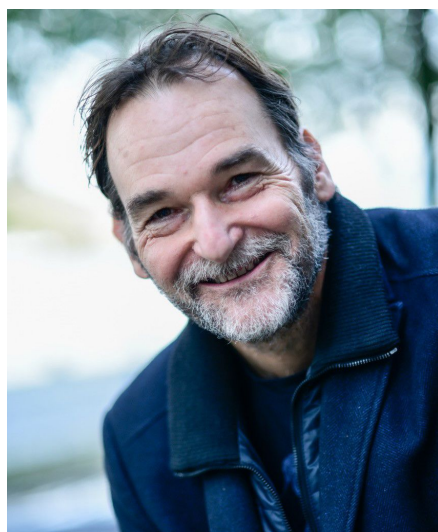

Bart L

Gender Male
Age 58
Height 189 cm
Look Western European
Category Actor

Clothing eu 54
Shoe size 46
Eyes Brown
Hair Brown
Extra skills actor