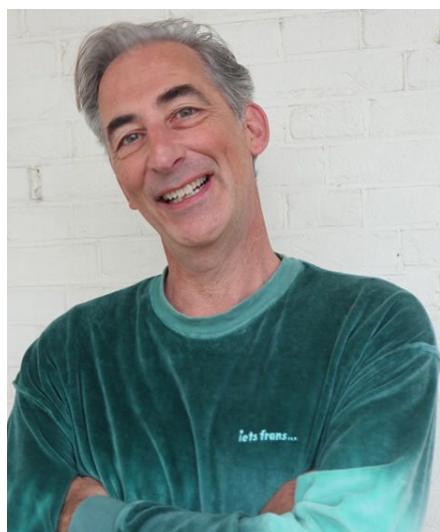

Theo S

Gender Male
Age 64
Height 178 cm
Look Western European
Category Actor semi professional

Clothing eu 48/50
Shoe size 41
Eyes Green
Hair Gray
Extra skills actor, comedy