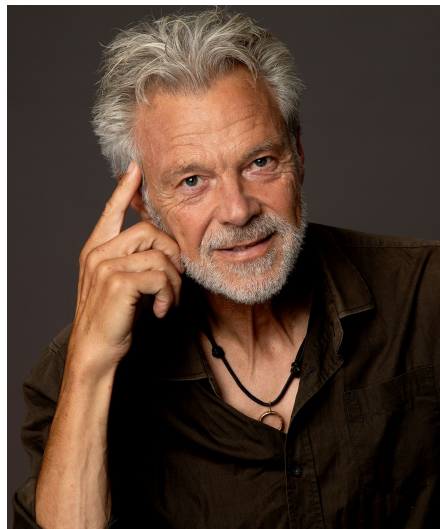

Ales L

Gender Male
Age 69
Height 187 cm
Look Eastern European
Category Actor semi professional

Clothing eu 50/52
Shoe size 44
Eyes Brown
Hair Gray
Extra skills actor, model