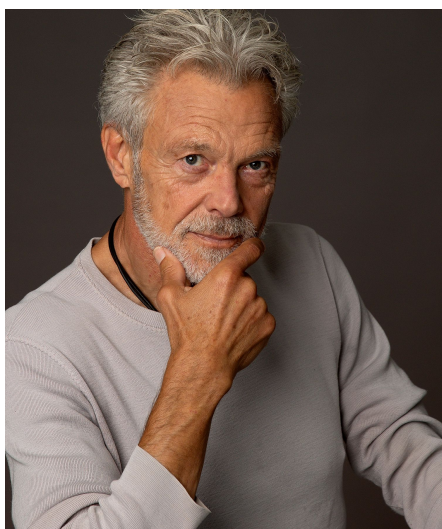

Ales L

Gender Male
Age 69
Height 187 cm
Look Eastern European
Category Actor semi professional

Clothing eu 50/52
Shoe size 44
Eyes Brown
Hair Gray
Extra skills actor, model