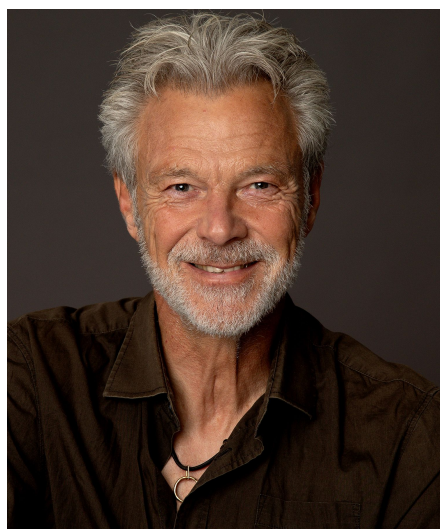

Ales L

Gender Male
Age 69
Height 187 cm
Look Eastern European
Category Actor semi professional

Clothing eu 50/52
Shoe size 44
Eyes Brown
Hair Gray
Extra skills actor, model