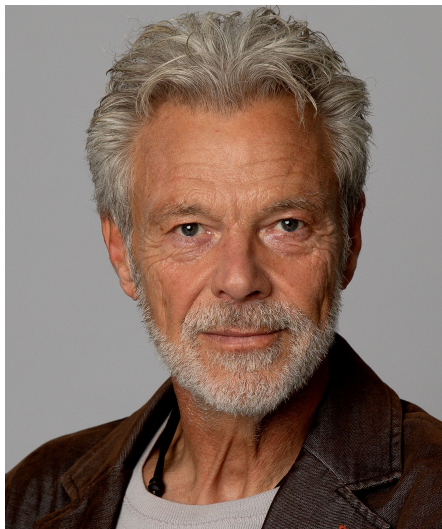

Ales L

Gender Male
Age 69
Height 187 cm
Look Eastern European
Category Actor semi professional

Clothing eu 50/52
Shoe size 44
Eyes Brown
Hair Gray
Extra skills actor, model