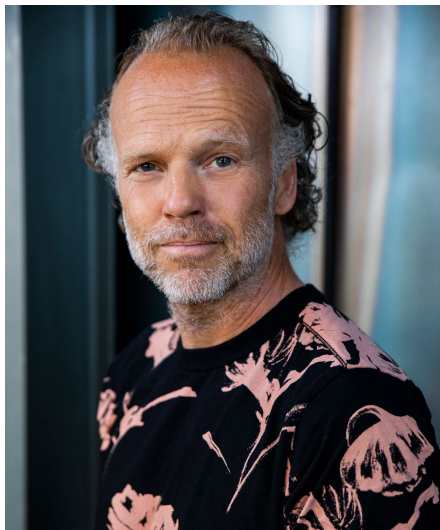

Roel BI

Gender Male
Age 50
Height 185 cm
Look Western European
Category Actor

Clothing eu 48
Shoe size 43
Eyes Blue
Hair Gray
Extra skills actor, comedy, voice over