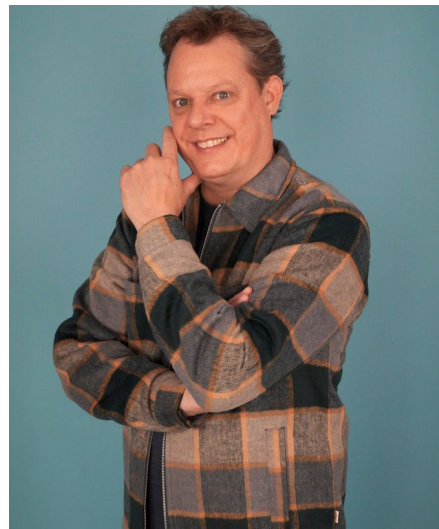

Dolf B

Gender Male
Age 51
Height 185 cm
Look Western European
Category Actor

Clothing eu 52/54
Shoe size 45
Eyes Blue
Hair Dark blond
Extra skills actor, comedy, voice over