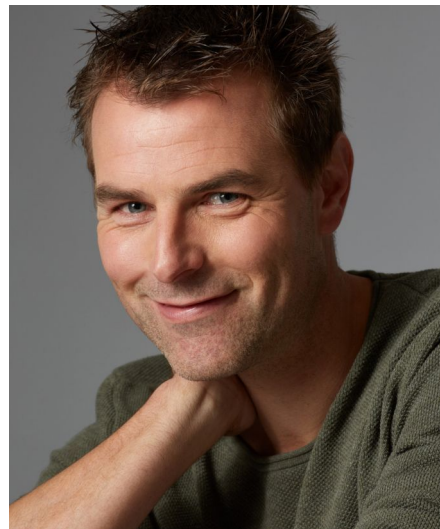

## Bart M

**Gender** Male  
**Age** 44  
**Height** 186 cm  
**Look** Western European  
**Category** Actor

**Clothing eu** 50  
**Shoe size** 43  
**Eyes** Blue  
**Hair** Dark blond  
**Extra skills** actor, model