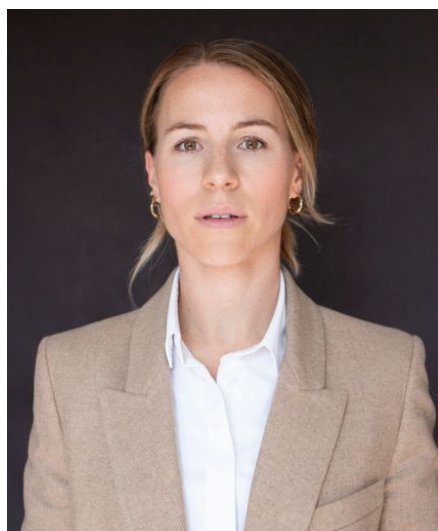

Jantien E

Gender Female
Age 37
Height 166 cm
Look Western European
Category Actor

Clothing eu 36
Shoe size 37
Eyes Brown
Hair Blond
Extra skills actress, dancer, presenter, voice over