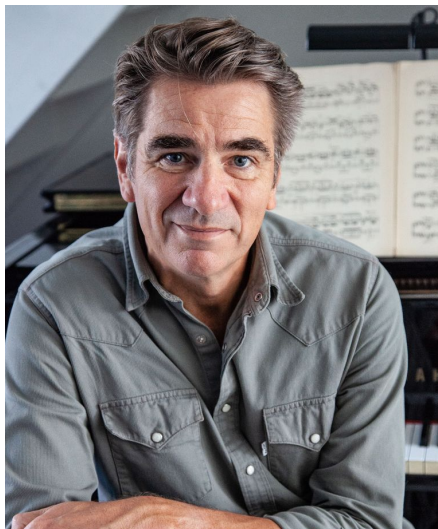

# Hans T

**Gender** Male  
**Age** 60  
**Height** 192 cm  
**Look** Western European  
**Category** Actor

**Clothing eu** 54  
**Shoe size** 48  
**Eyes** Blue  
**Hair** Brown  
**Extra skills** actor, model, musician