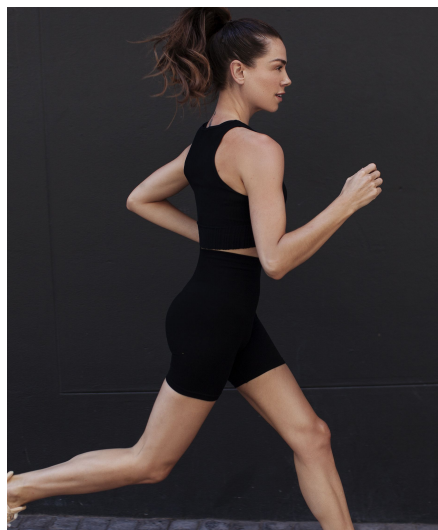

# Kimberly L

**Gender** Female  
**Age** 33  
**Height** 175 cm  
**Look** Southern European  
**Category** Actor semi professional

**Clothing eu** 36  
**Shoe size** 39  
**Eyes** Brown  
**Hair** Brown  
**Extra skills** actress, model, dancer