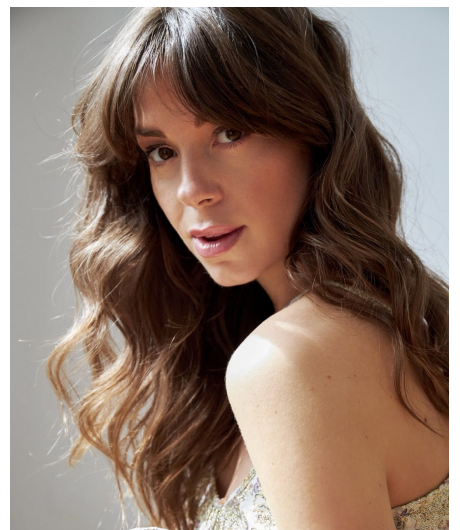

# Kimberly L

**Gender** Female  
**Age** 33  
**Height** 175 cm  
**Look** Southern European  
**Category** Actor semi professional

**Clothing eu** 36  
**Shoe size** 39  
**Eyes** Brown  
**Hair** Brown  
**Extra skills** actress, model, dancer