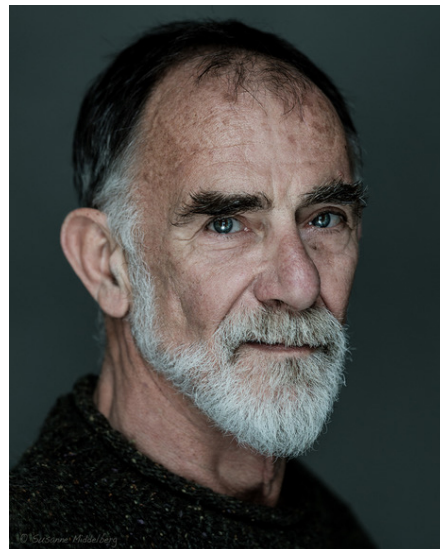

Benjamin G

Gender Male
Age 74
Height 181 cm
Look Western European
Category Actor

Clothing eu 48/50
Shoe size 43
Eyes Green
Hair Gray
Extra skills actor