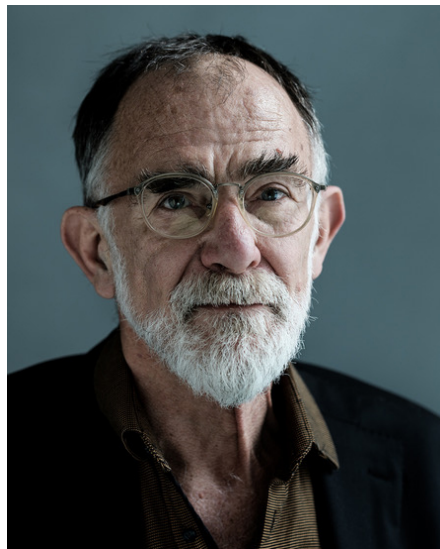

Benjamin G

Gender Male
Age 74
Height 181 cm
Look Western European
Category Actor

Clothing eu 48/50
Shoe size 43
Eyes Green
Hair Gray
Extra skills actor