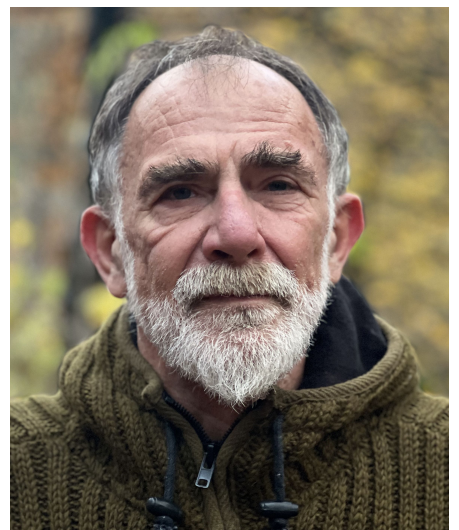

# Benjamin G

**Gender** Male  
**Age** 74  
**Height** 181 cm  
**Look** Western European  
**Category** Actor

**Clothing eu** 48/50  
**Shoe size** 43  
**Eyes** Green  
**Hair** Gray  
**Extra skills** actor