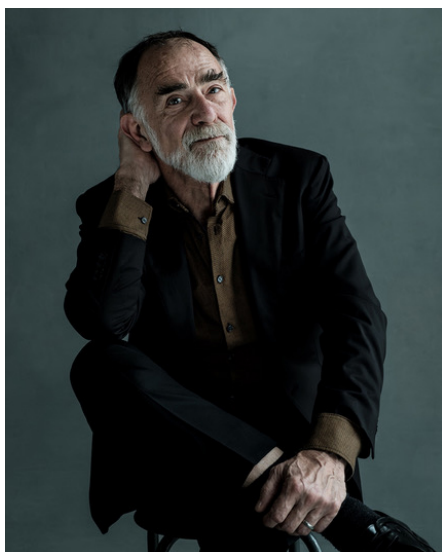

Benjamin G

Gender Male
Age 74
Height 181 cm
Look Western European
Category Actor

Clothing eu 48/50
Shoe size 43
Eyes Green
Hair Gray
Extra skills actor