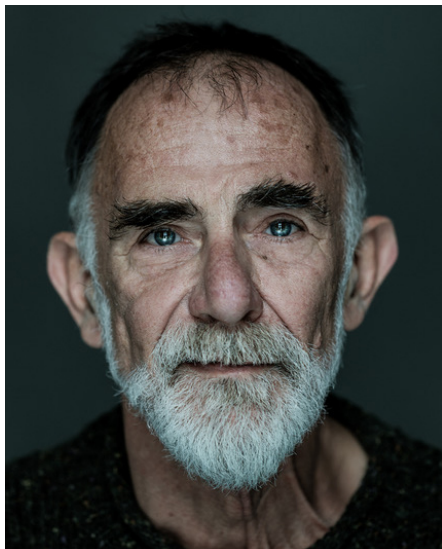

Benjamin G

Gender Male
Age 74
Height 181 cm
Look Western European
Category Actor

Clothing eu 48/50
Shoe size 43
Eyes Green
Hair Gray
Extra skills actor