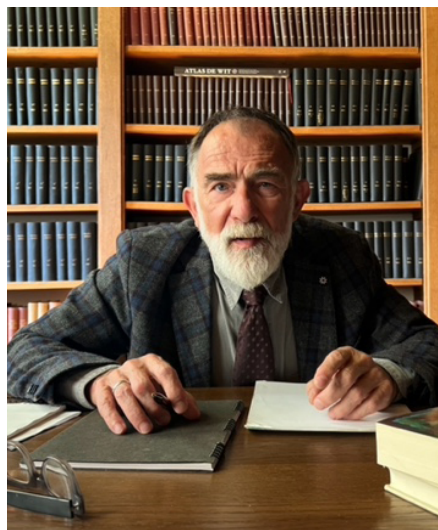

# Benjamin G

**Gender** Male  
**Age** 74  
**Height** 181 cm  
**Look** Western European  
**Category** Actor

**Clothing eu** 48/50  
**Shoe size** 43  
**Eyes** Green  
**Hair** Gray  
**Extra skills** actor