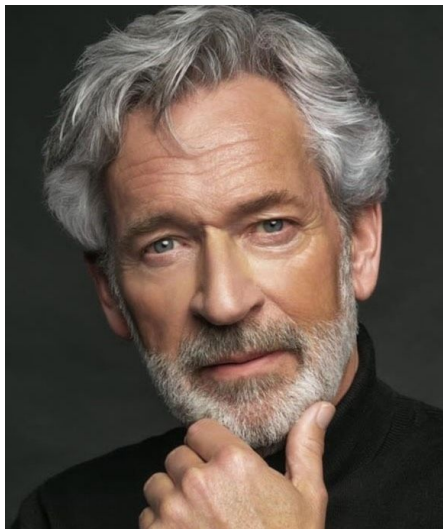

Peter Be

Gender Male
Age 65
Height 183 cm
Look Western European
Category Actor semi professional

Clothing eu 52
Shoe size 43
Eyes Blue
Hair Gray
Extra skills actor, model