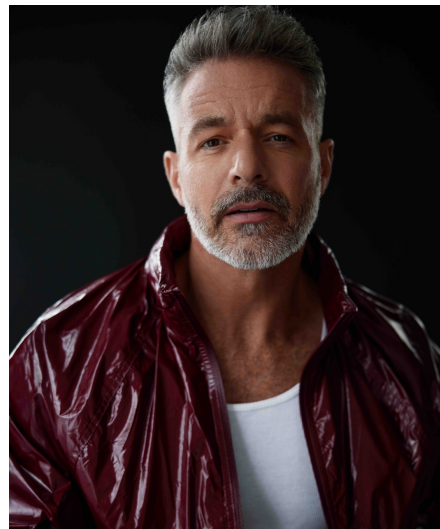

# Alex R

**Gender** Male  
**Age** 51  
**Height** 185 cm  
**Look** Western European  
**Category** Commercial model

**Clothing eu** 50/52  
**Shoe size** 45  
**Eyes** Hazel  
**Hair** Gray  
**Extra skills** model, dancer