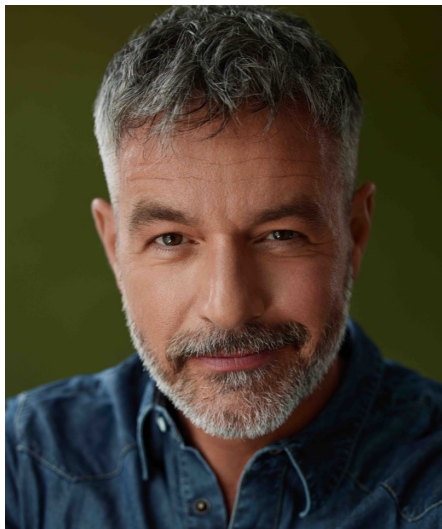

# Alex R

**Gender** Male  
**Age** 51  
**Height** 185 cm  
**Look** Western European  
**Category** Commercial model

**Clothing eu** 50/52  
**Shoe size** 45  
**Eyes** Hazel  
**Hair** Gray  
**Extra skills** model, dancer