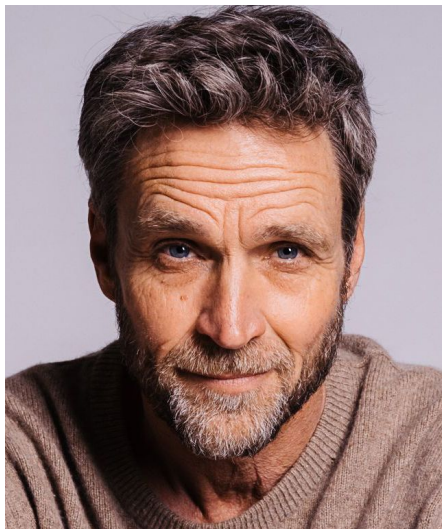

Piet D

Gender Male
Age 57
Height 183 cm
Look Western European
Category Commercial model

Clothing eu 48/50
Shoe size 43
Eyes Blue
Hair Gray
Extra skills model, sports model