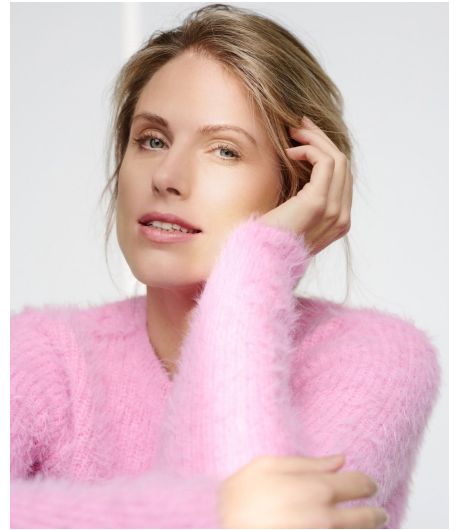

Esmay J

Gender Female
Age 35
Height 175 cm
Look Western European
Category Actor semi professional

Clothing eu 36
Shoe size 37
Eyes Blue
Hair Blond
Extra skills actress, model, hand model, presenter, lingerie