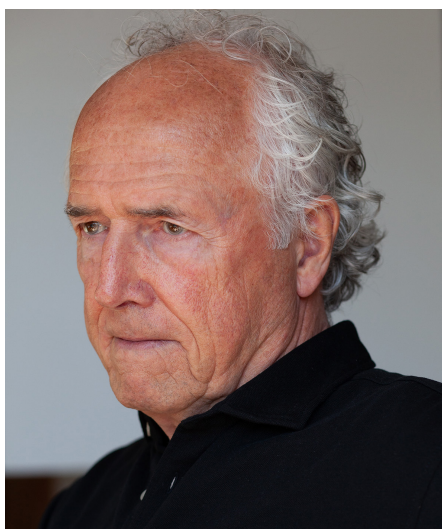

# Hans Vi

**Gender** Male  
**Age** 76  
**Height** 187 cm  
**Look** Western European  
**Category** Commercial model

**Clothing eu** 50/52  
**Shoe size** 45  
**Eyes** Brown  
**Hair** Gray  
**Extra skills** model